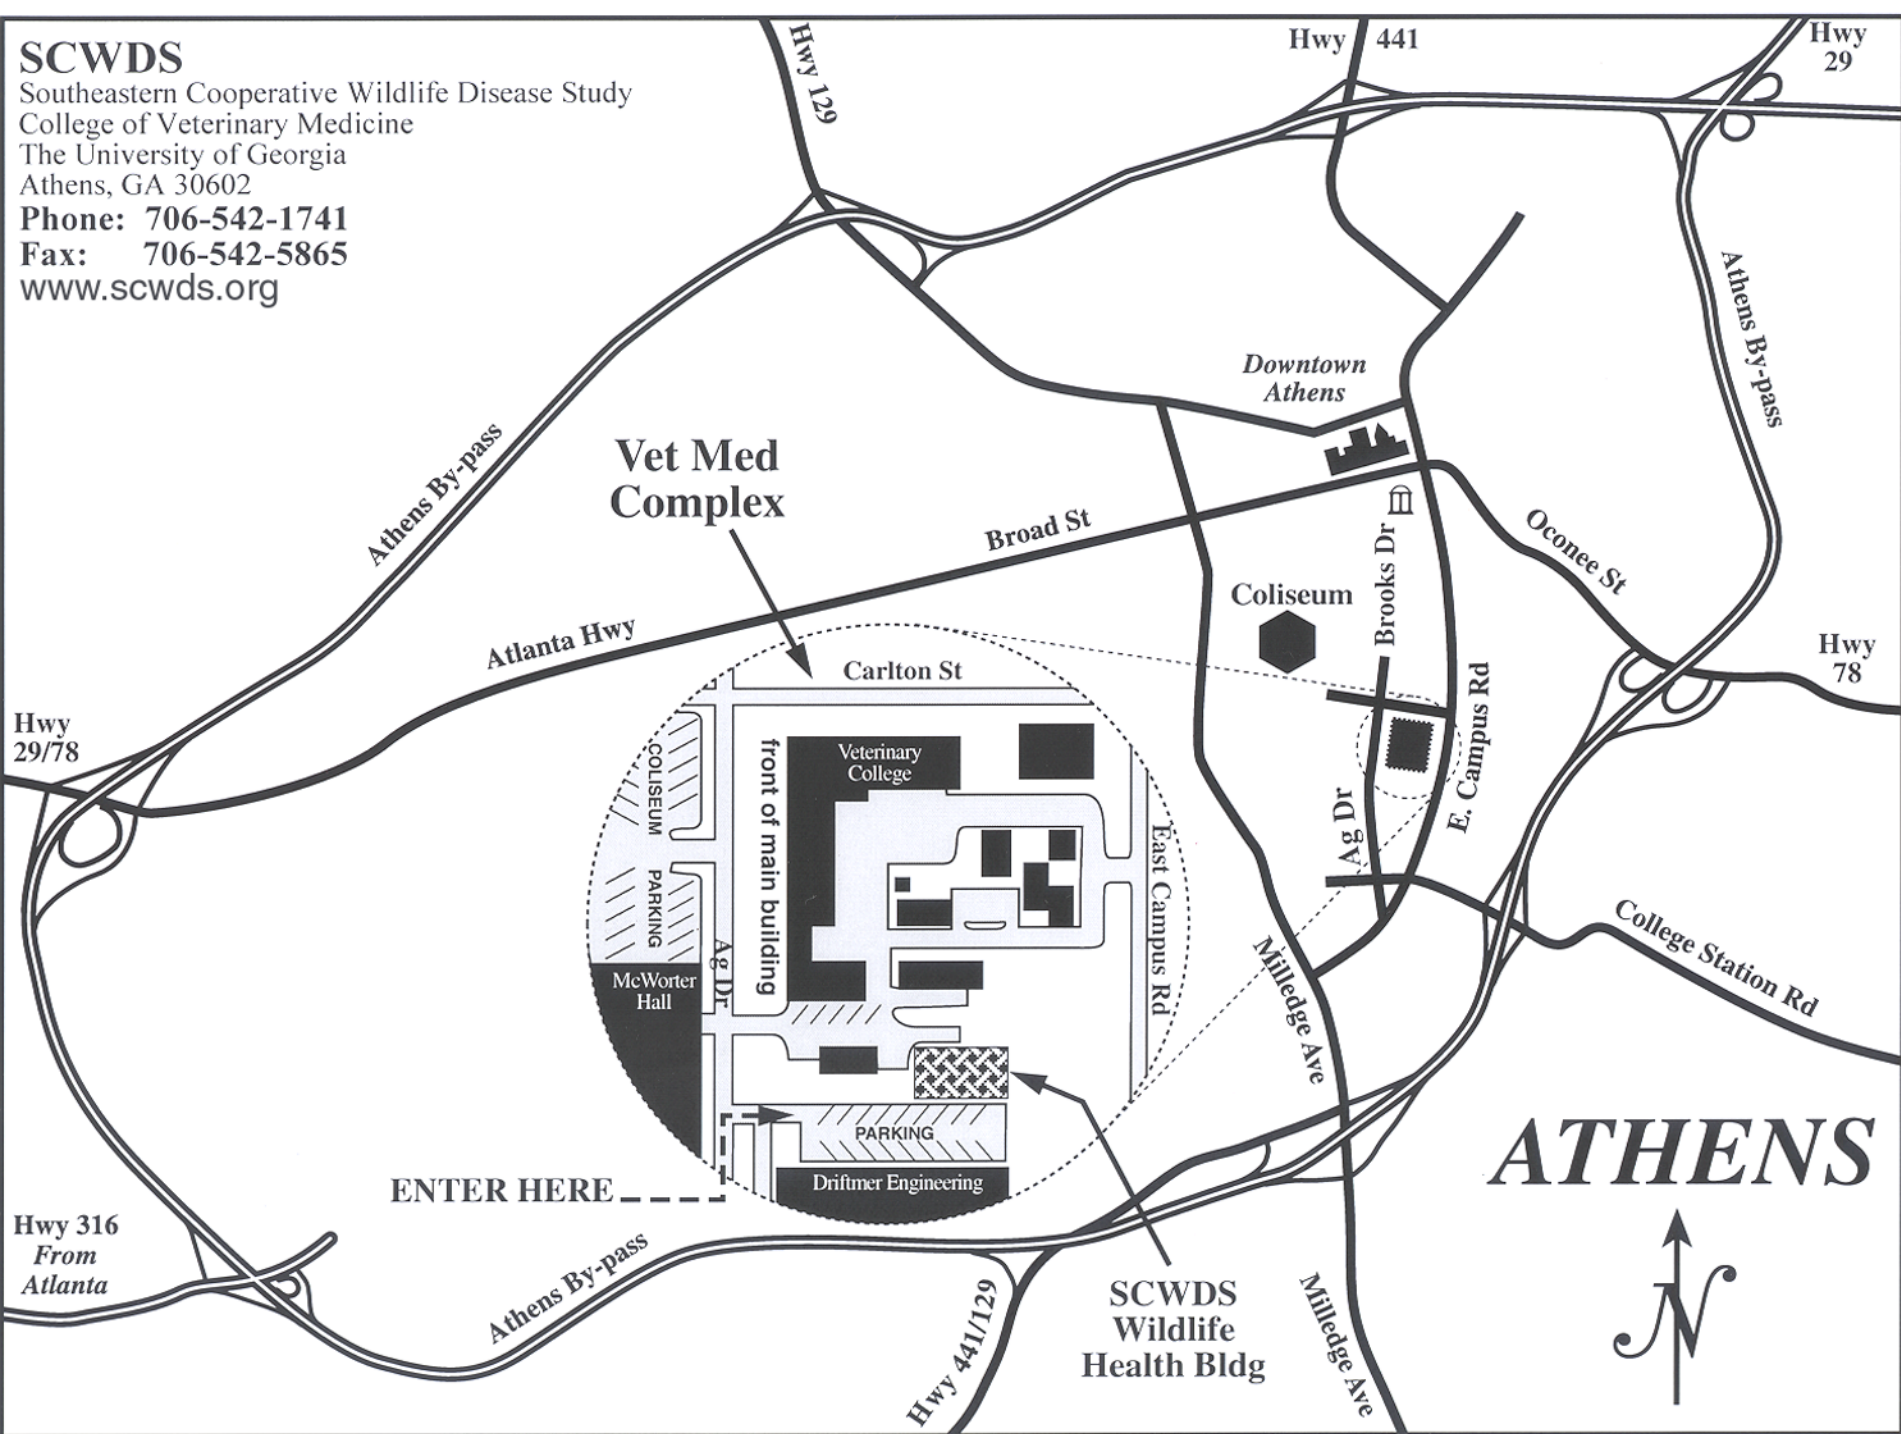

SCWDS
Southeastern Cooperative Wildlife Disease Study
College of Veterinary Medicine
The University of Georgia
Athens, GA 30602
Phone: 706-542-1741
Fax: 706-542-5865
www.scwds.org

ATHENS